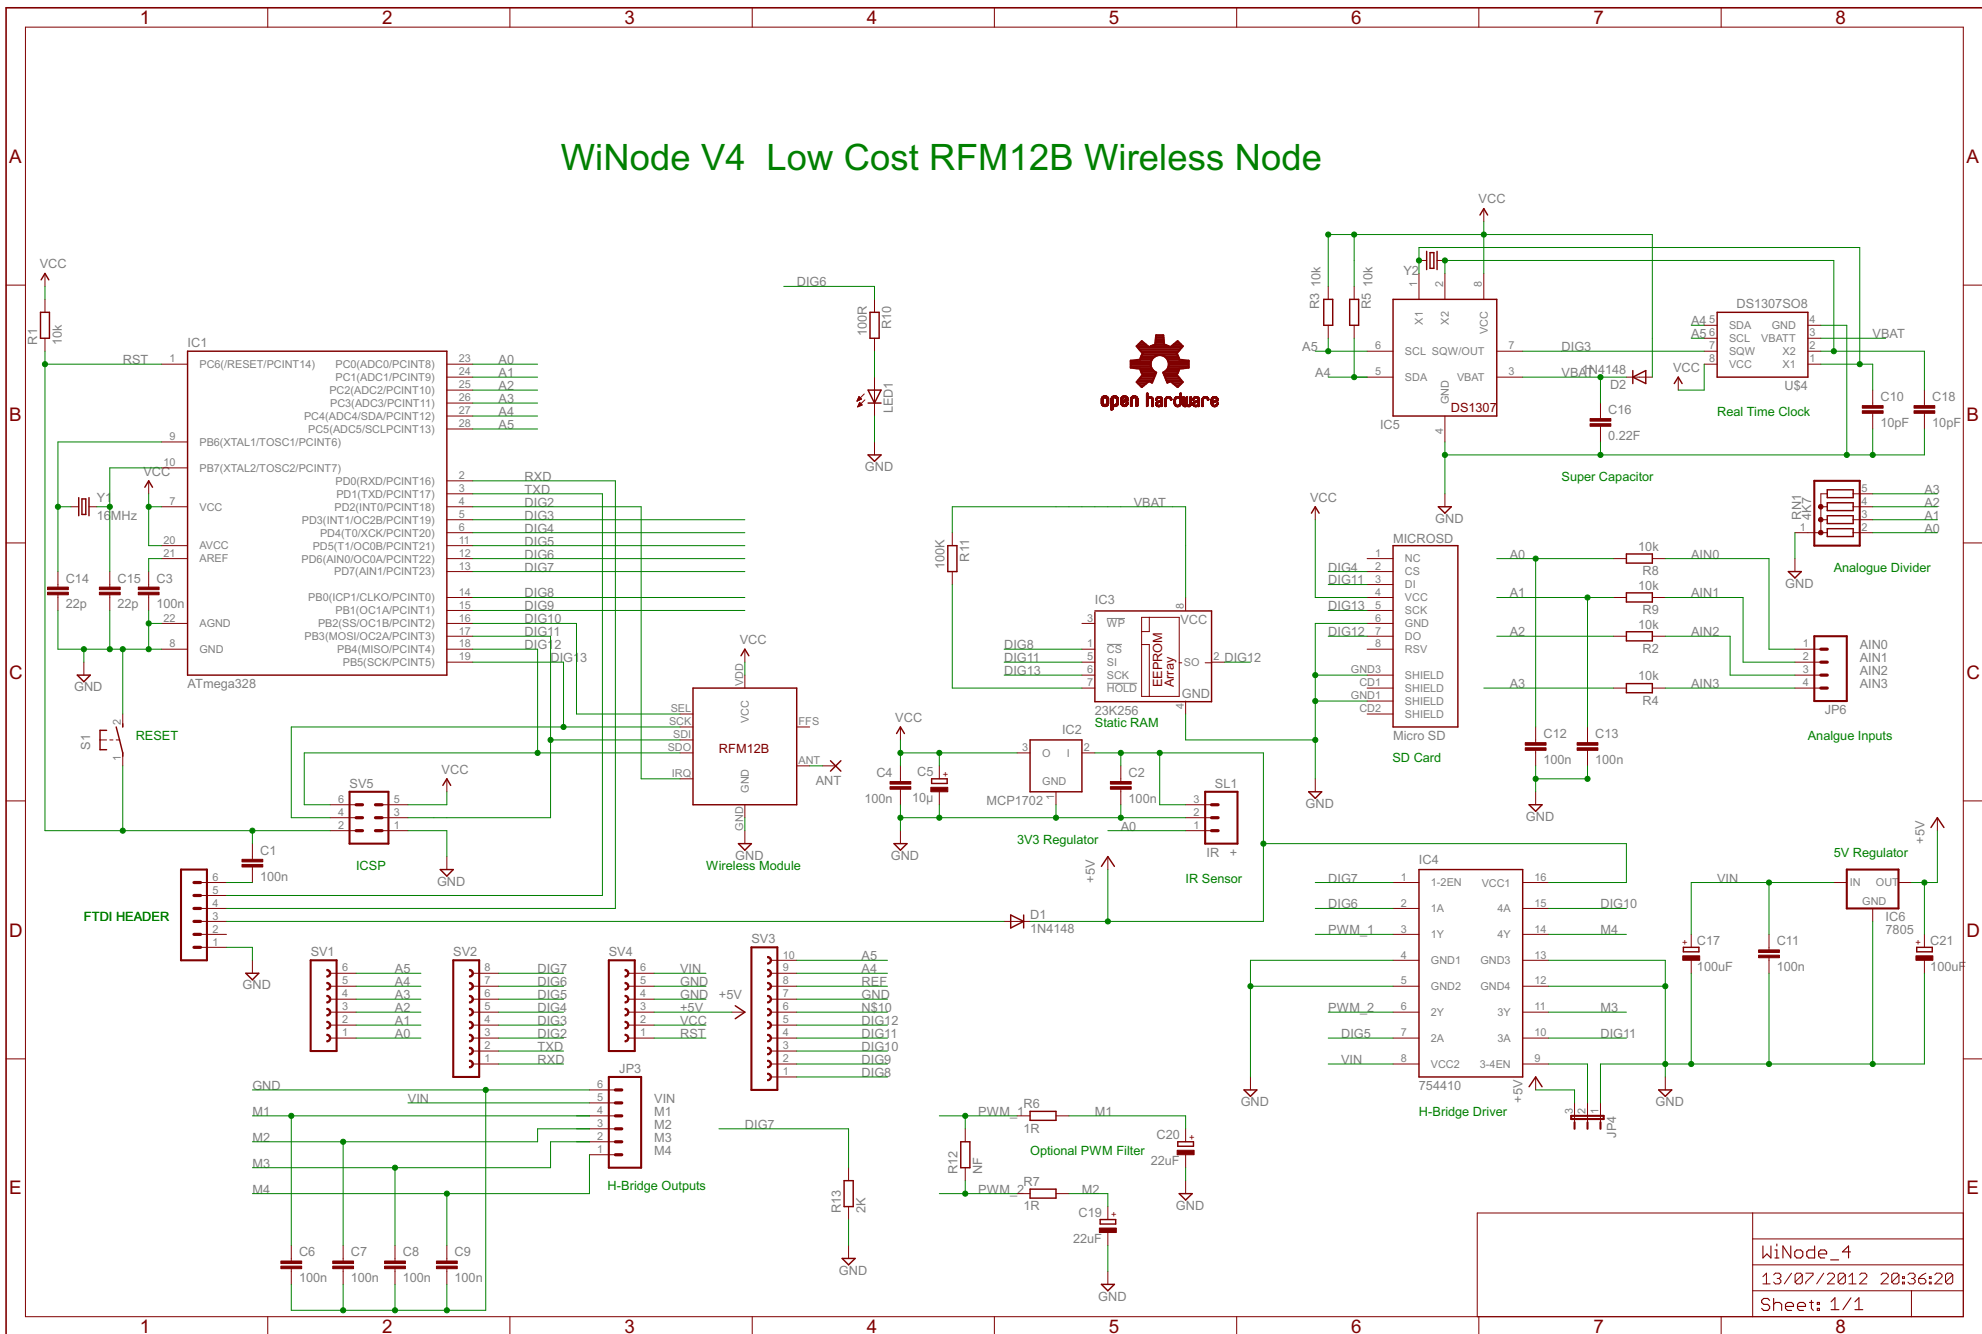

WiNode V4 Low Cost RFM12B Wireless Node

WiNode_4	
13/07/2012 20:36:20	
Sheet: 1/1	